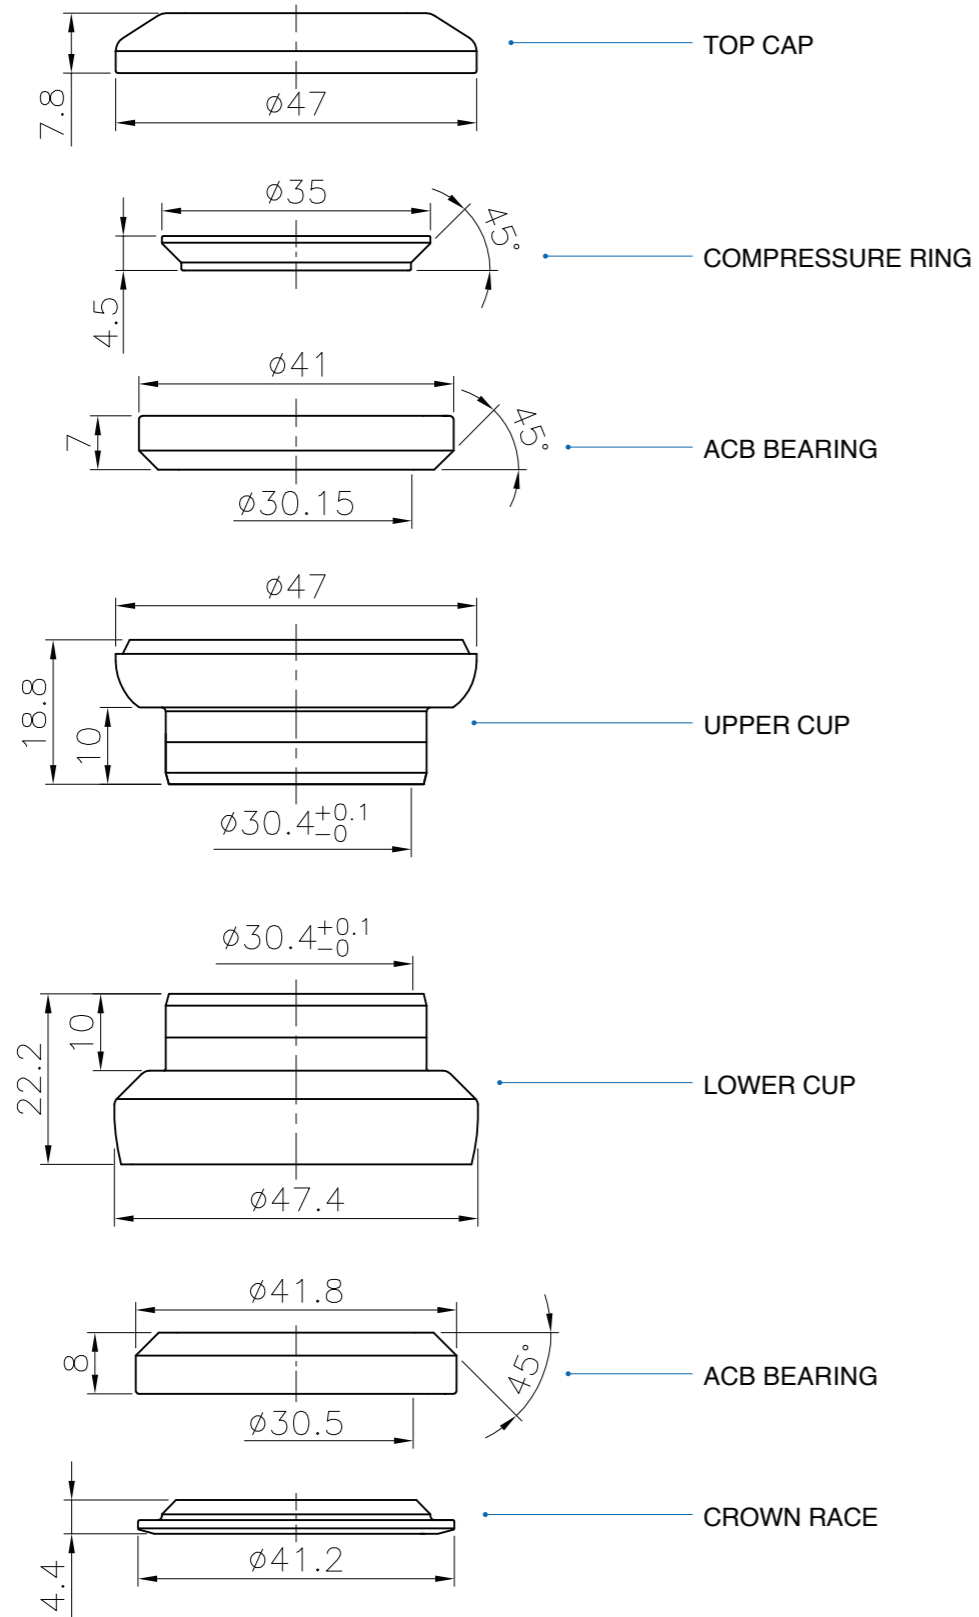

HEADSET WCS LOGIC THREADLESS 1-1/8"

HEADSET WCS LOGIC THREADLESS 1"