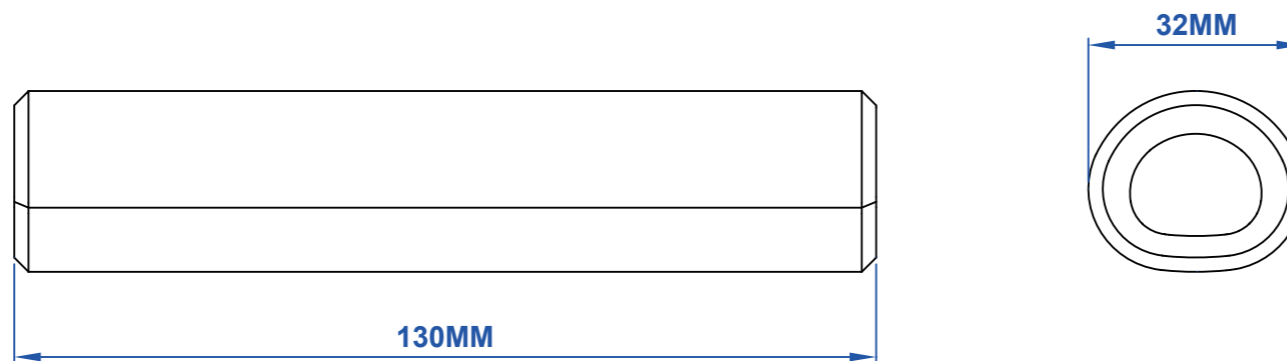

EVER GRIPS 32MM OD

LEFT

RIGHT